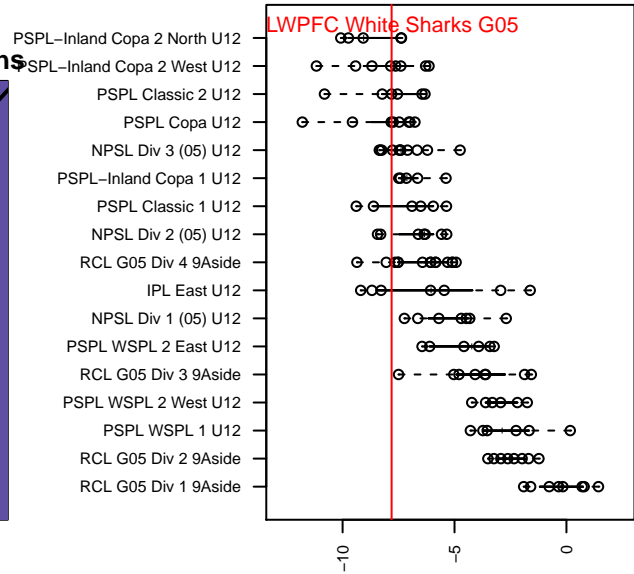

**attack and defense rating
relative to others at age
and all opponents in last 13 months**