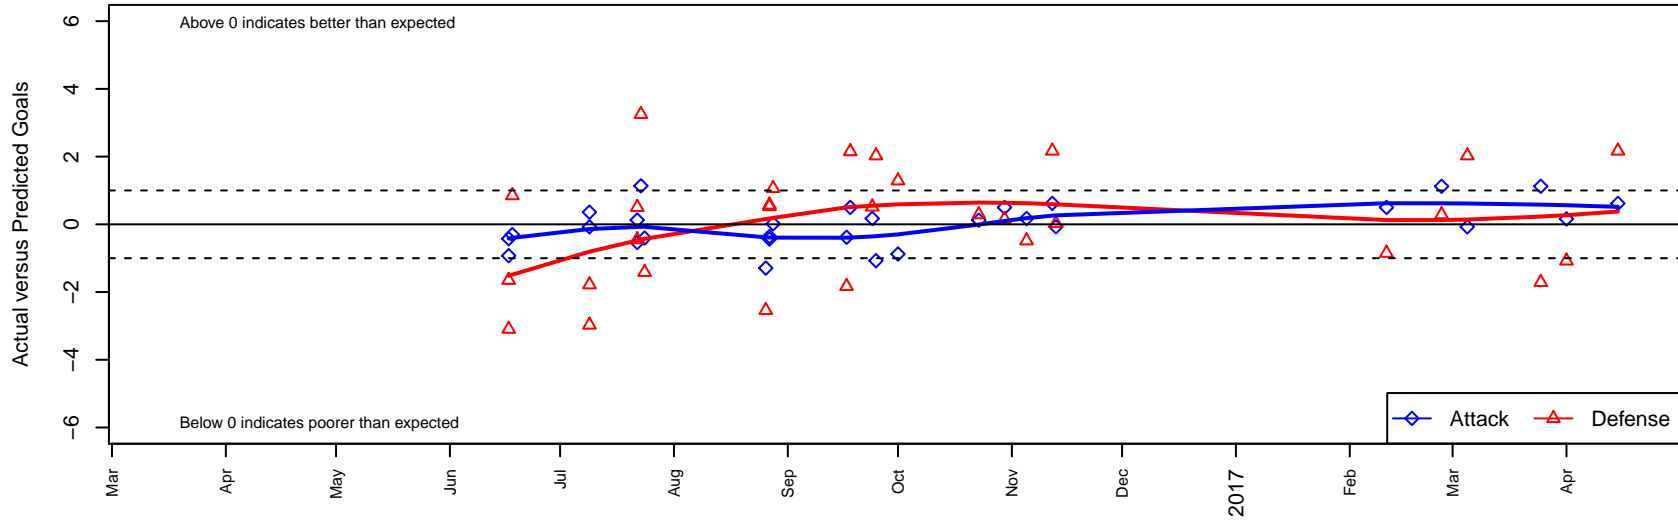

LWPFC White Sharks G05

Lake Washington Premier FC
 Redmond, WA
 G05 total strength=417
 attack=0.36 defense=0.2
 fall league = PSPL Classic 2 U12
 spr league = Spr PSPL Classic 2 U12

alt names used:
 LWPFC White Sharks
 LWPFC White Sharks G05
 LWPFC WHITE SHARKS G05
 White Sharks G05
 LW Premier White Sharks
 LWPFC White Sharks

LWPFC White Sharks G05
 Dots are actual minus expected GF (blue circles) and GA (red triangles).
 Blue line is smoothed change in attack strength. Red is smoothed change in defense strength.

**attack and defense variance (black dot)
relative to other teams
and top 10 in region**