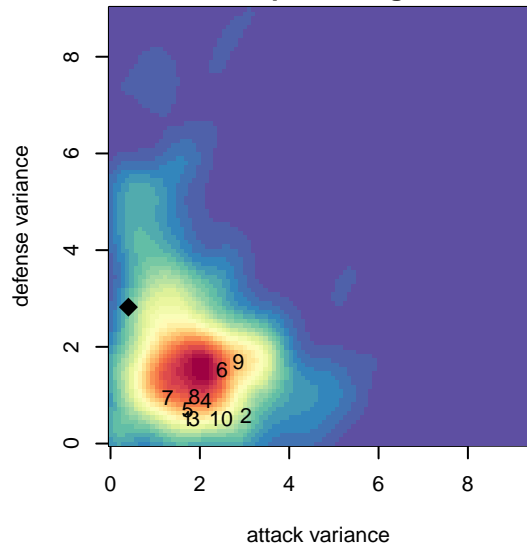

LWPFC White Sharks G05

Lake Washington Premier FC
 Redmond, WA
 G05 total strength=417
 attack=0.36 defense=0.2
 fall league = PSPL Classic 2 U12
 spr league = Spr PSPL Classic 2 U12

alt names used:
 LWPFC White Sharks
 LWPFC White Sharks G05
 LWPFC WHITE SHARKS G05
 White Sharks G05
 LW Premier White Sharks
 LWPFC White Sharks

LWPFC White Sharks G05
 Dots are actual minus expected GF (blue circles) and GA (red triangles).
 Blue line is smoothed change in attack strength. Red is smoothed change in defense strength.

**attack and defense variance (black dot)
relative to other teams
and top 10 in region**