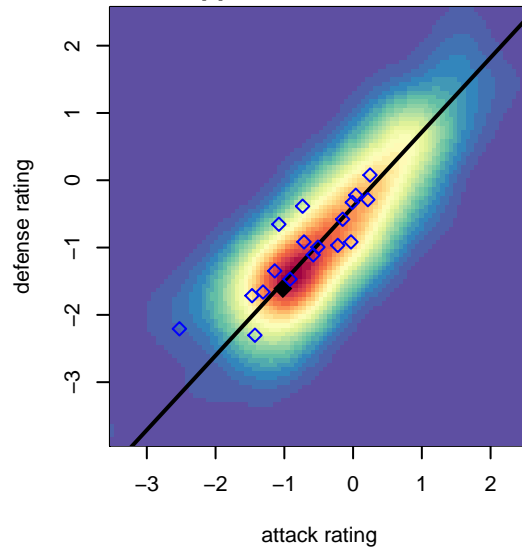

**attack and defense rating
relative to others at age
and all opponents in last 13 months**