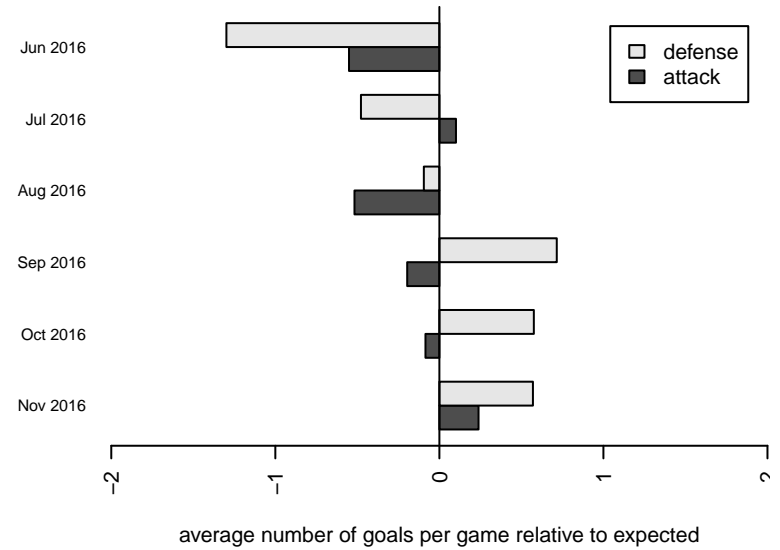

Performance relative to 13 month average