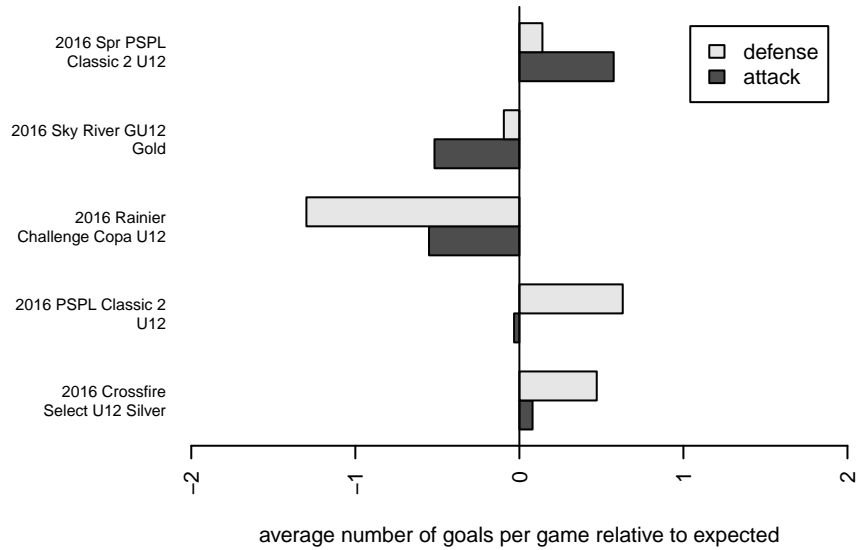

Performance relative to 13 month average